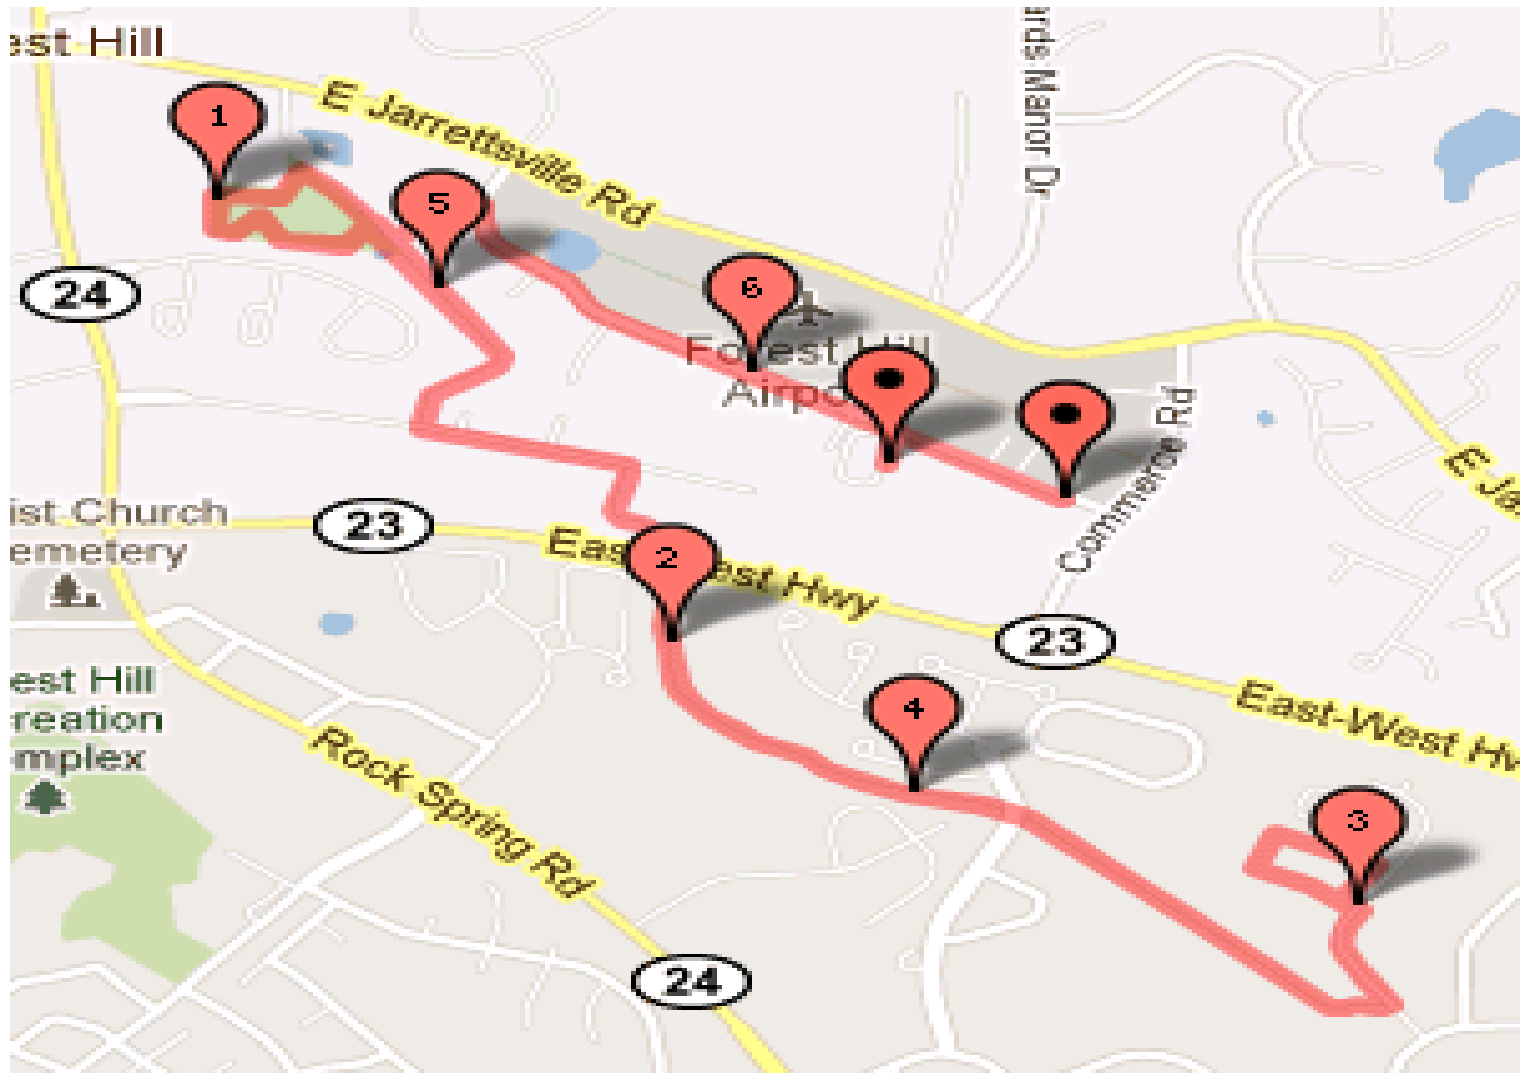

<http://www.gmap-pedometer.com?r=5047686> = 10k course

<http://www.gmap-pedometer.com?r=5047719> = 5k course

Imagery ©2011 DigitalGlobe, GeoEye, U.S. Geological Survey, USDA Farm Service Agency, data ©2011 Google, Terms of Use