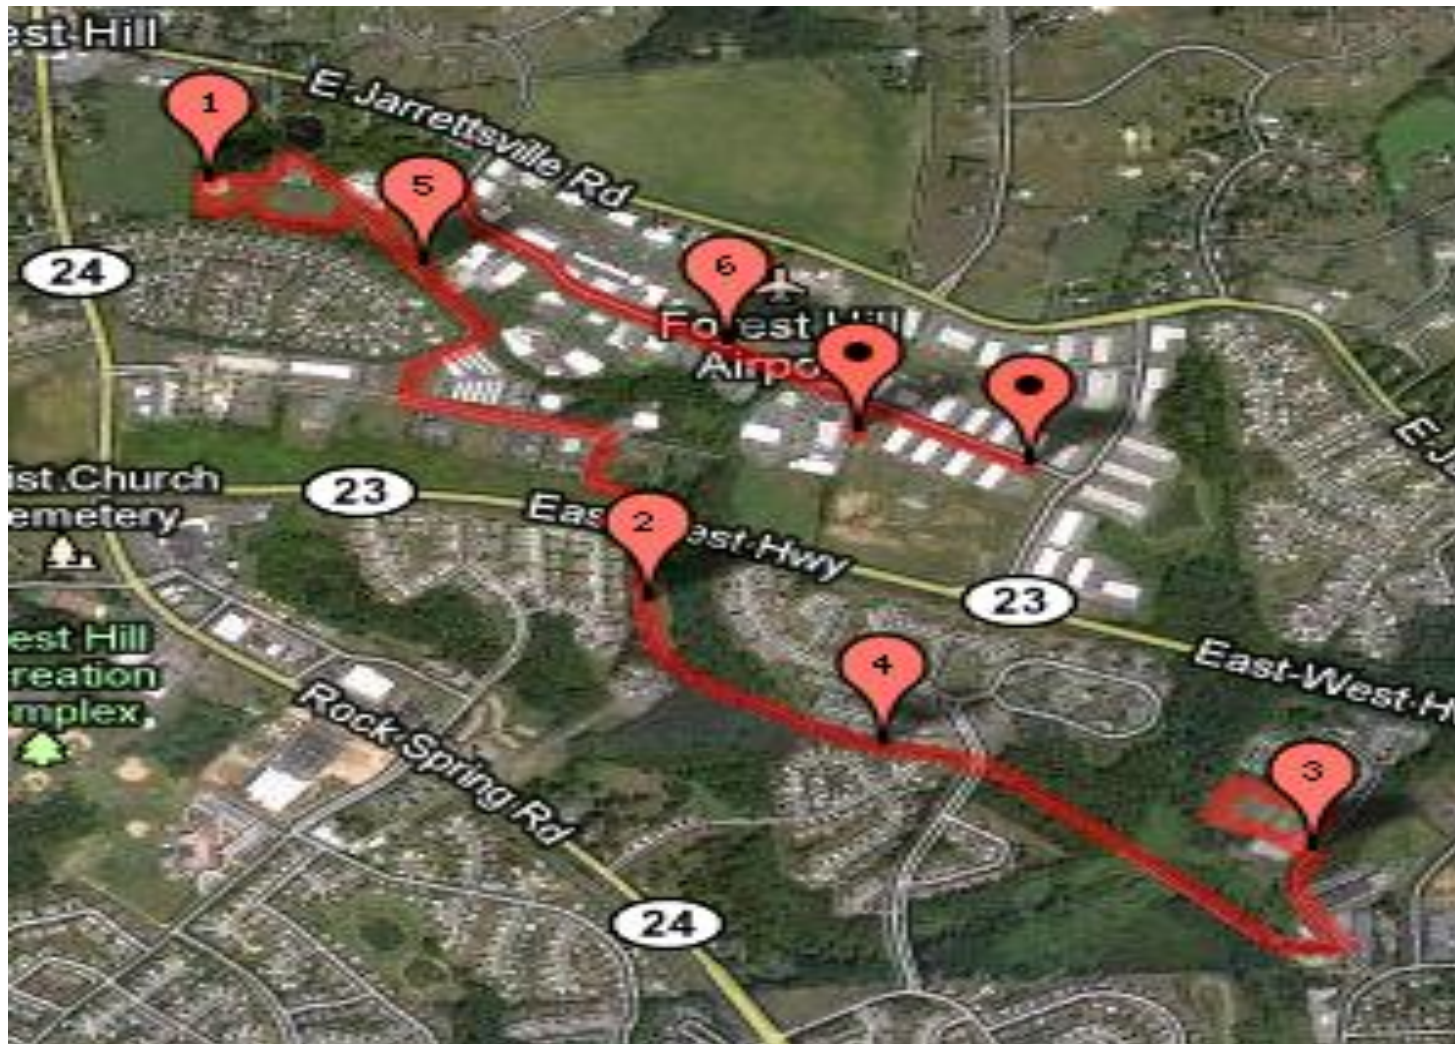

<http://www.gmap-pedometer.com?r=5047686> = 10k course

<http://www.gmap-pedometer.com?r=5047719> = 5k course

Imagery ©2011 DigitalGlobe, GeoEye, U.S. Geological Survey, USDA Farm Service Agency, data ©2011 Google, Terms of Use